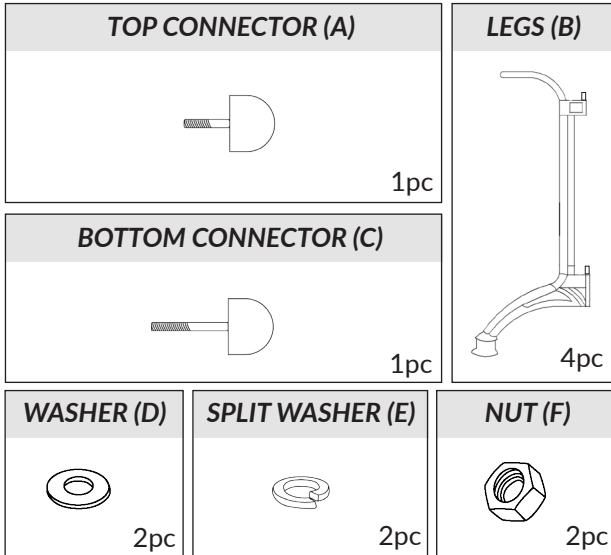

BOLOGNA

Table & Drybar Bases

scan me

PARTS:

TOOLS (NOT INCLUDED):

We strongly recommend applying thread lock to ends of the connectors. Scan the QR code with a phone or tablet to access the assembly video.

WARNING:

You may need 2 people to put this base together.

INSTRUCTIONS: